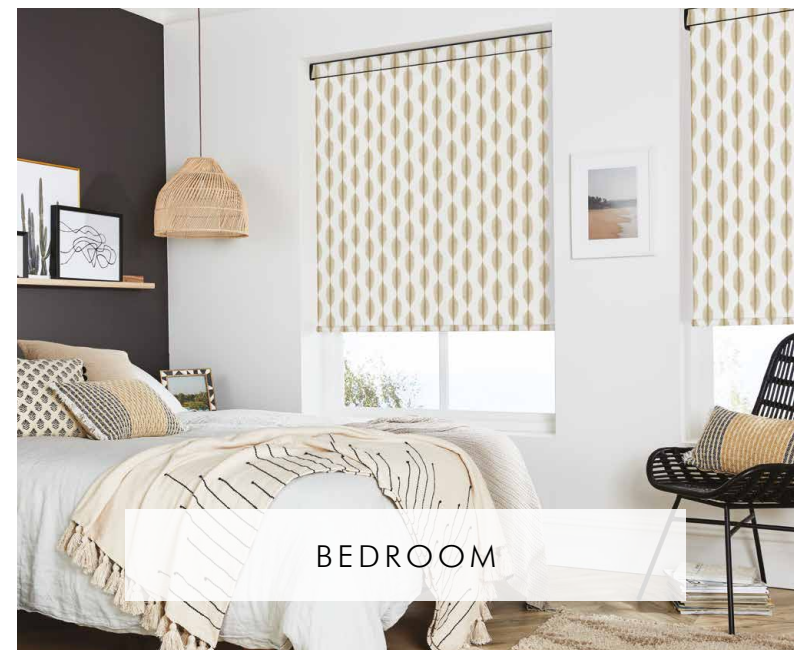

BEDROOM

Our designers are tasked with putting together an international fabric collection so our inspiration comes from all over the world.

We research a number of sources and influences when looking at trends: trade shows for fashion, textile and interior design, blogs, social media platforms, looking at social and cultural factors so that we can gain a feel for the needs of different markets.

It's also essential to monitor the fashion runways, as the trends filter down from the catwalk to the world of interiors. This way we cover all bases and can create a collection that has something for everyone.